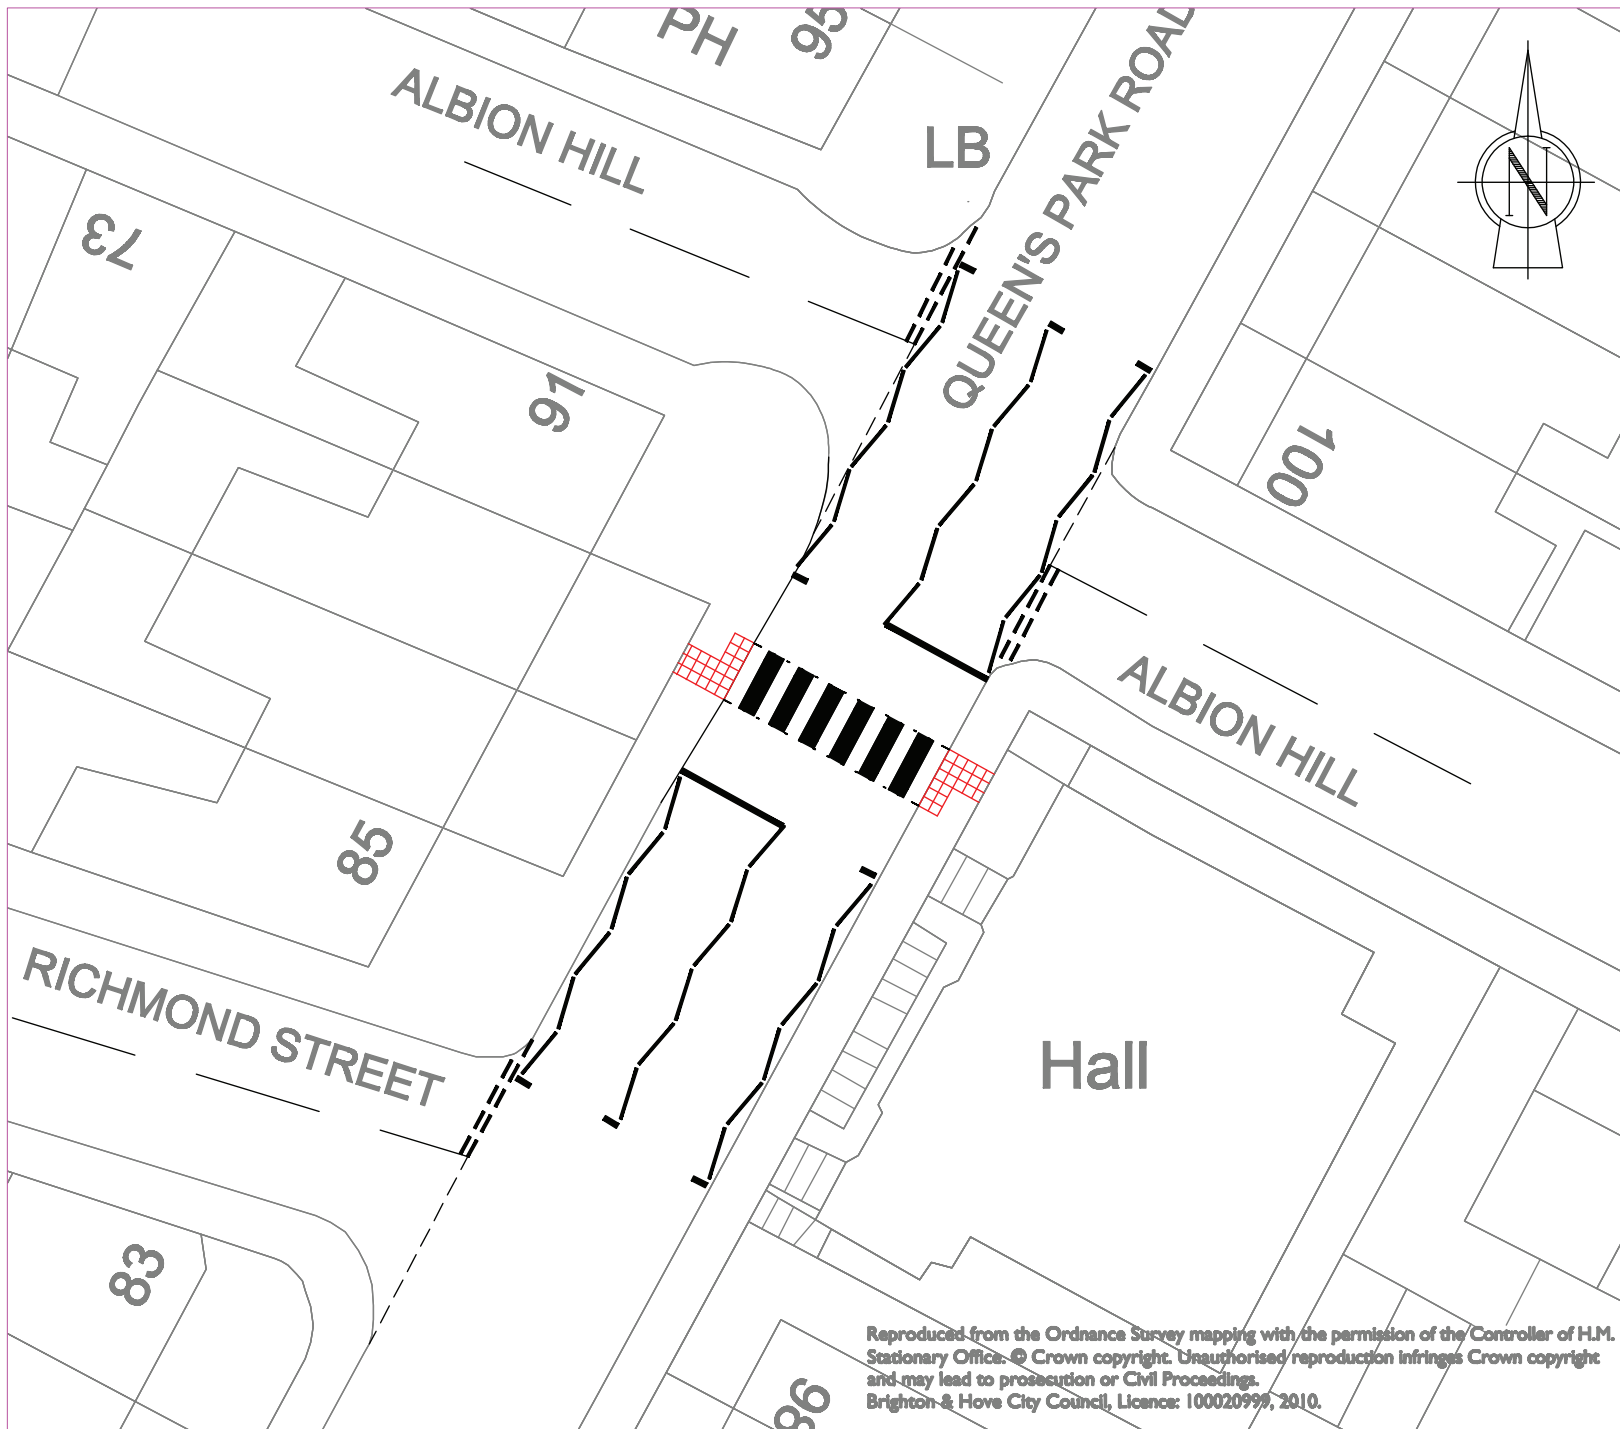

KEY

Proposed Conversion of Existing Zebra Crossing to Puffin Crossing

Reproduced from the Ordnance Survey mapping with the permission of the Controller of H.M. Stationary Office. © Crown copyright. Unauthorised reproduction infringes Crown copyright and may lead to prosecution or Civil Proceedings. Brighton & Hove City Council, Licence: 100020999, 2010.

Rev	Revision details	Date
	Signed	
Drawn:	drawn	-
Surveyed:	surveyed	-
Checked:		
Approved:		
File/Acad ref:	S:\	

Brighton & Hove
City Council
Environment

Project Name
**Queen's Park School
Safer Routes to School Scheme**

Drawing Title
**Queen's Park Road/Albion Hill
Conversion of Zebra Crossing
to Puffin Crossing**

Drawing No .dwg	Scale 1/200 @ A3	Rev
--------------------	---------------------	-----